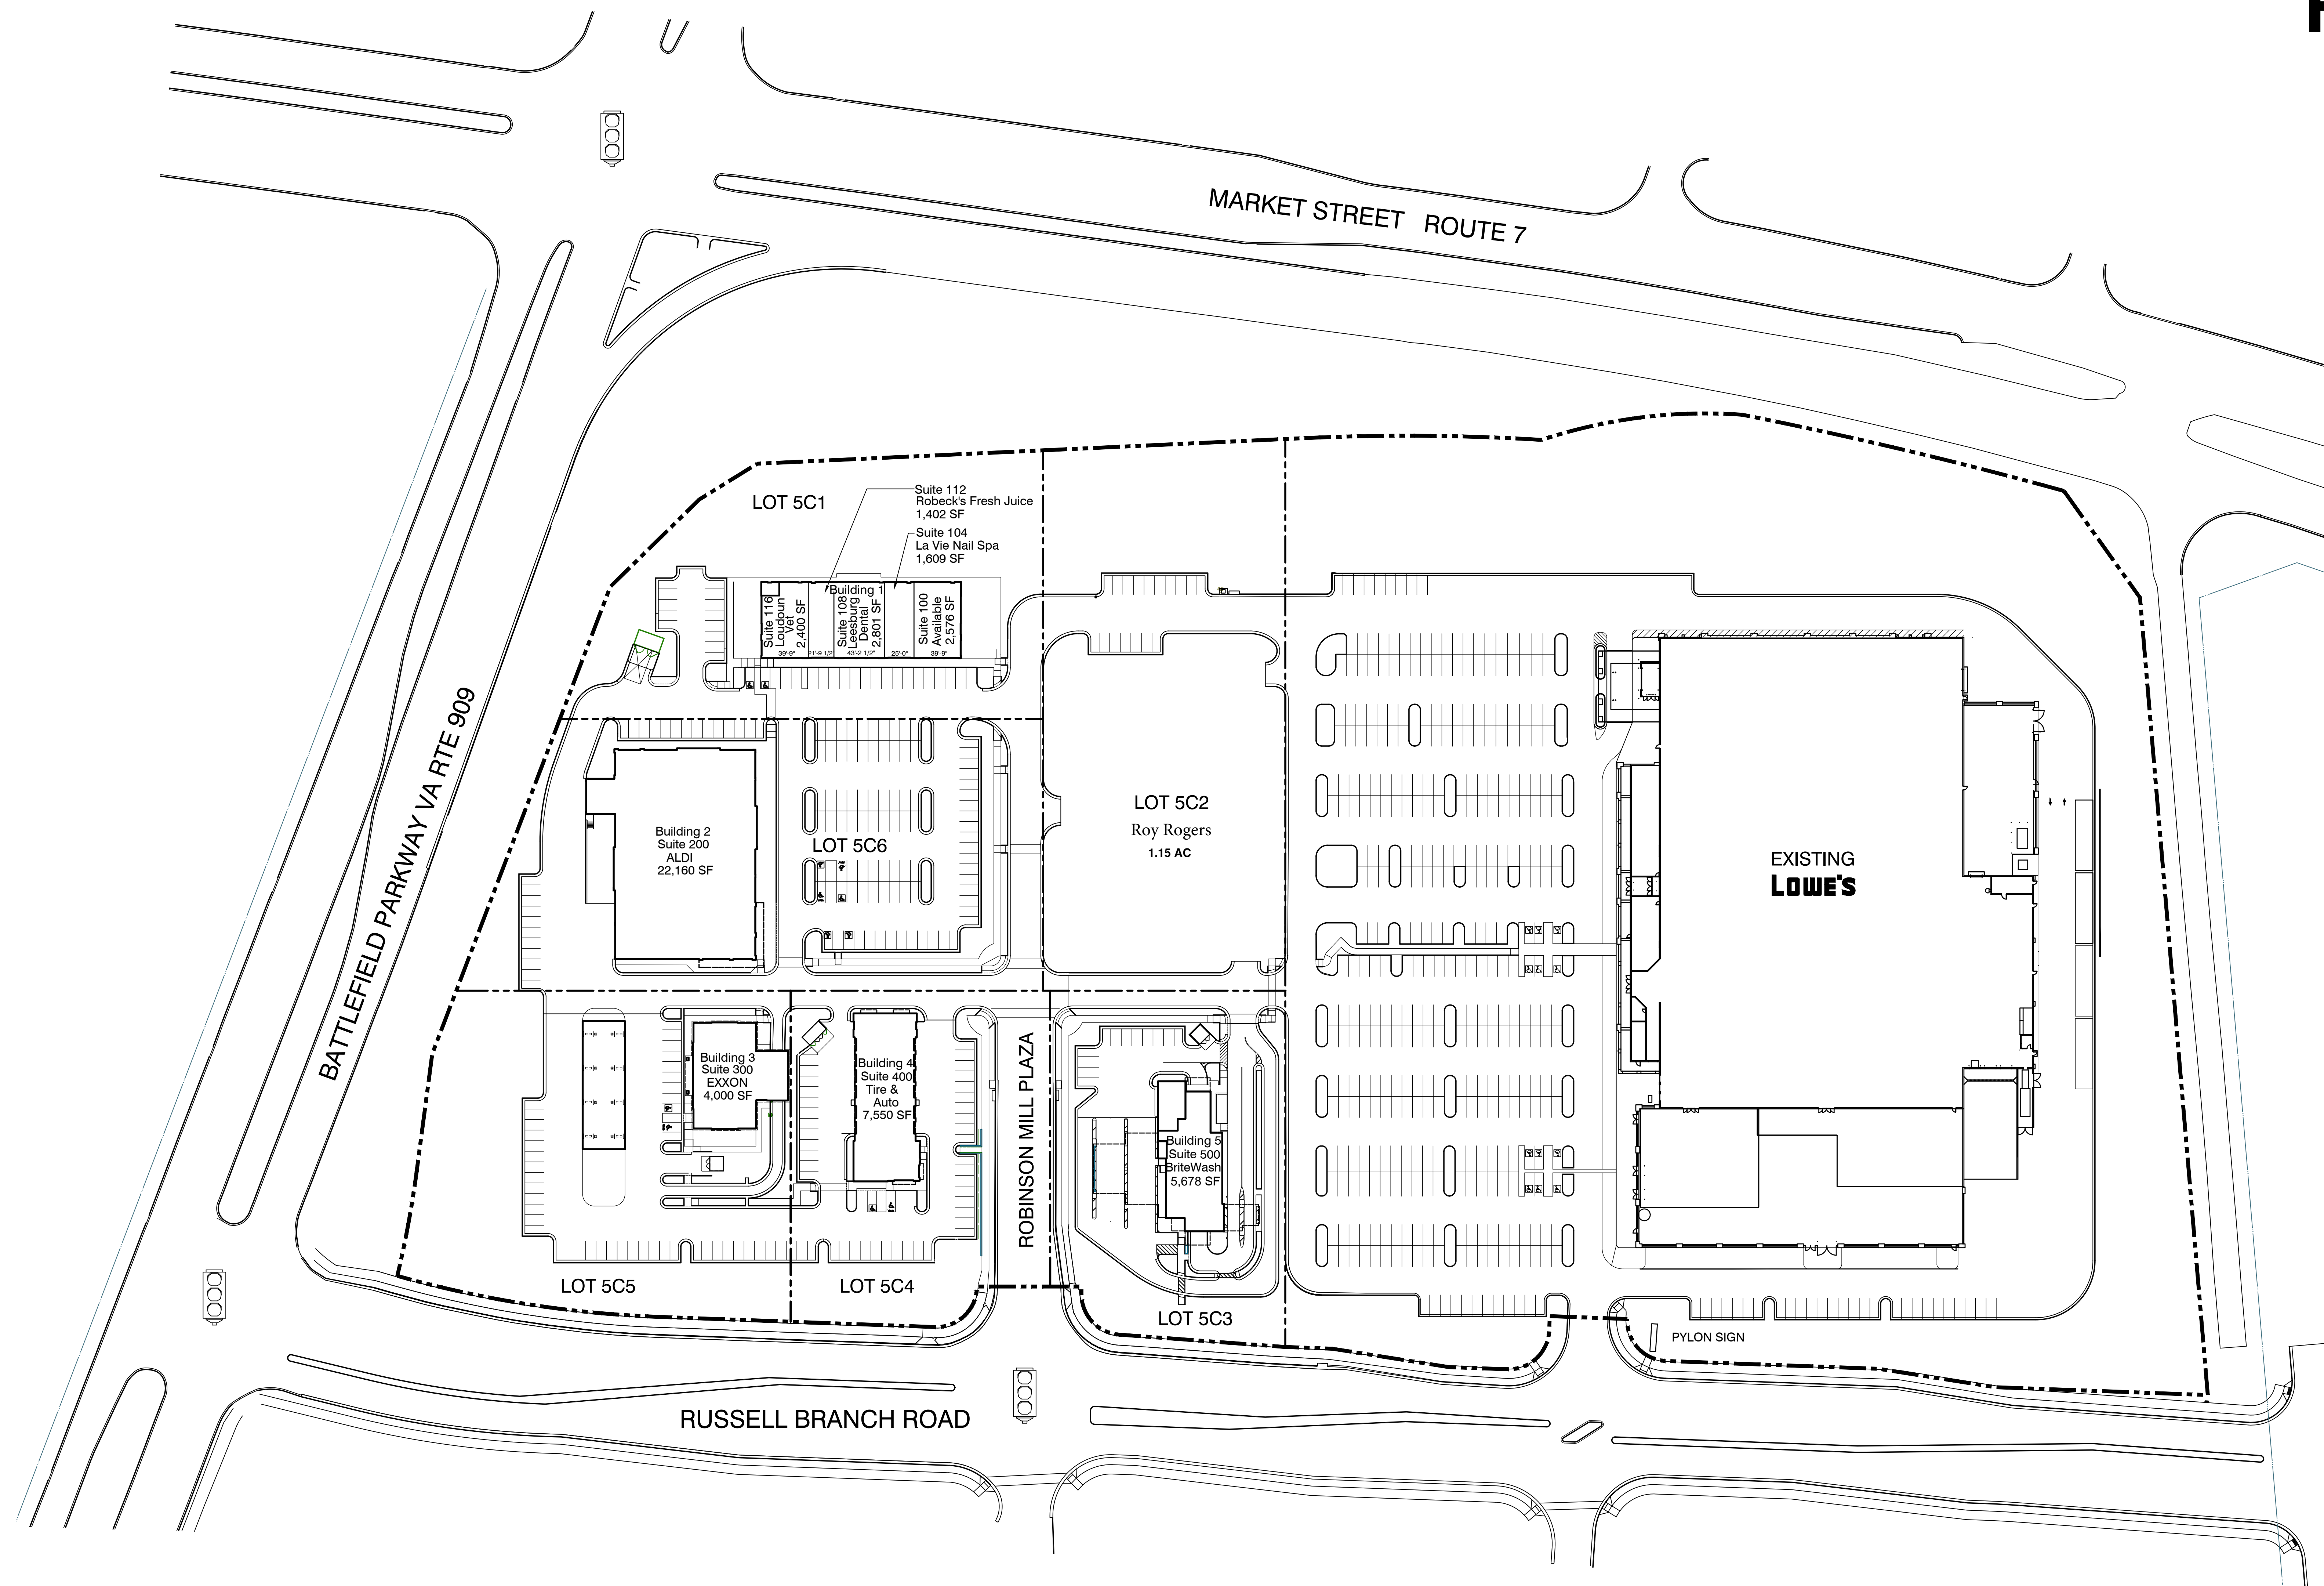

The Shops at Russell Branch

Russell Branch Road
Leesburg, Virginia

TENANT LIST

BUILDING 1

SUITE#	GLA
100 - Available	2,576 SF
104 - La Vie Nail Spa	1,609 SF
108 - Leesburg Dental	2,801 SF
112 - Robeck's Fresh Juice	1,402 SF
116 - Loudoun Vet.	2,400 SF

BUILDING 2

200 - Aldi	22,160 SF

BUILDING 3

300 - Exxon	4,000 SF

BUILDING 4

400 - Tire & Auto	7,550 SF

BUILDING 5

500 - BriteWash	8,500 SF

12500 Fair Lakes Circle
Fairfax, Virginia 22033
Phone: (703) 227-2000
Fax: (703) 631-6481
www.petersoncos.com

Leasing Agent
Madison Roach
(703) 631-7533
Mroach@petersoncos.com

NOVEMBER 1, 2024

LEASE PLAN