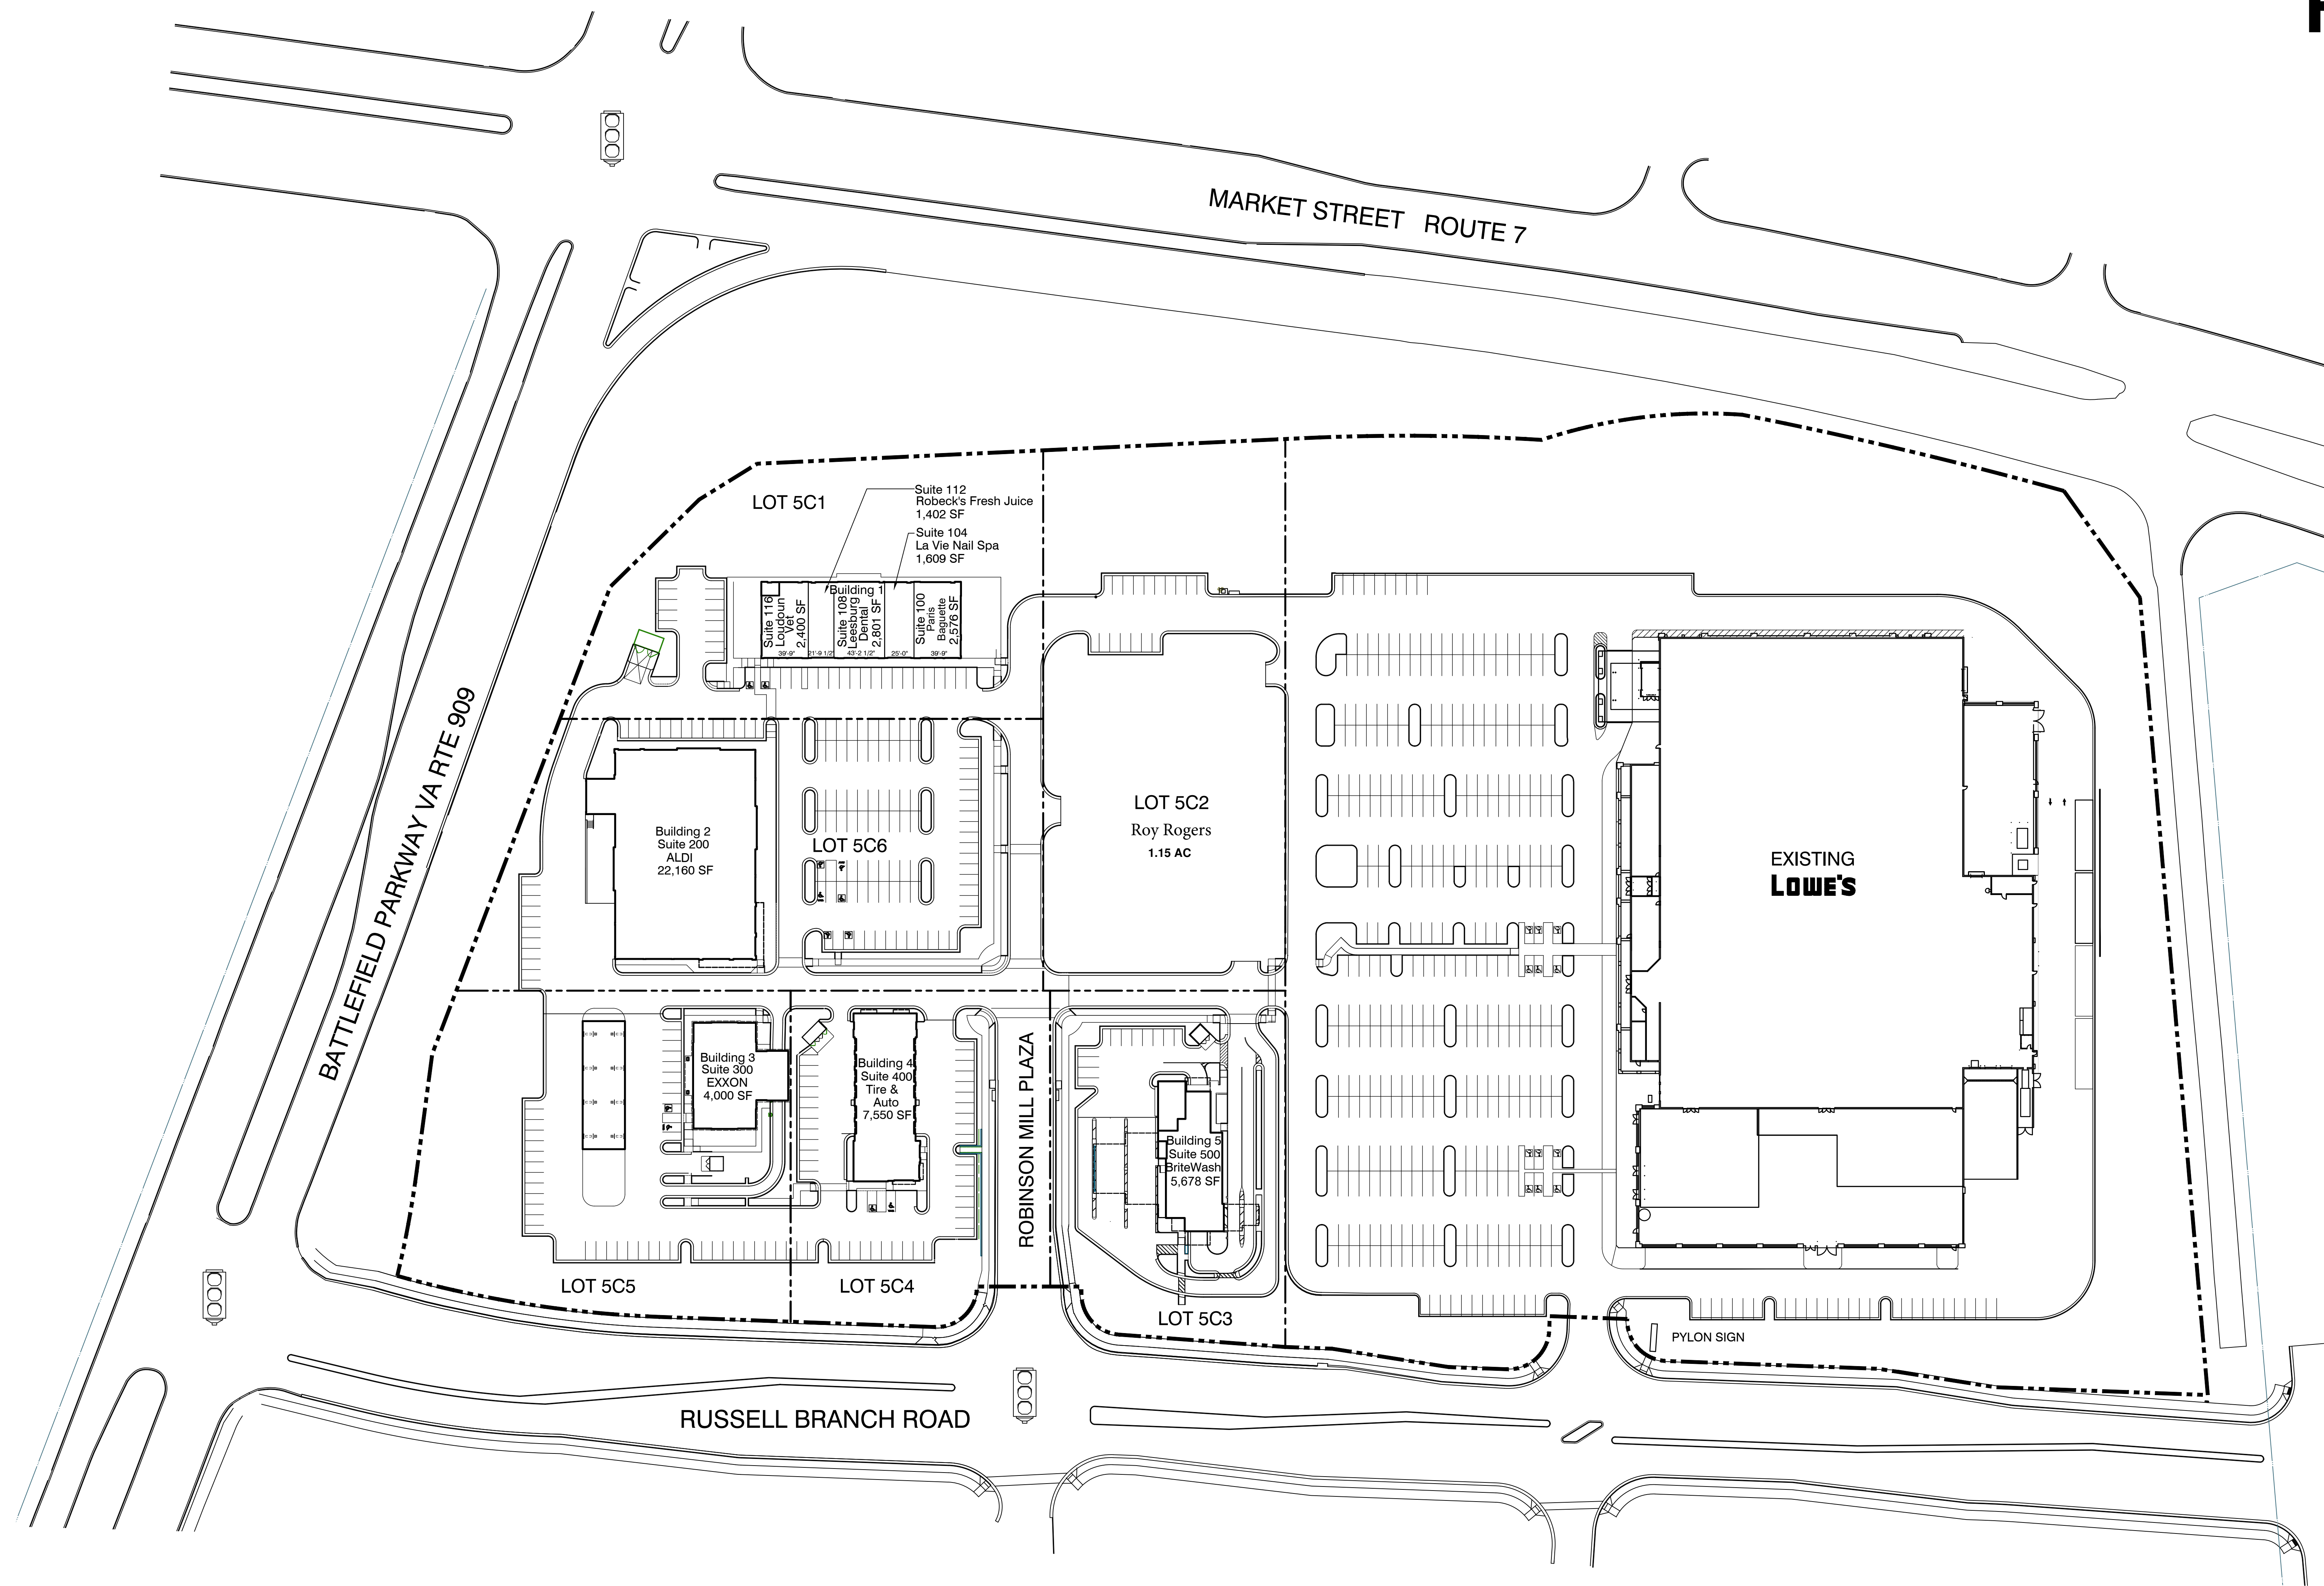

The Shops at Russell Branch

Russell Branch Road
Leesburg, Virginia

TENANT LIST

BUILDING 1

SUITE#	GLA
100 - Available	2,576 SF
104 - La Vie Nail Spa	1,609 SF
108 - Leesburg Dental	2,801 SF
112 - Robeck's Fresh Juice	1,402 SF
116 - Loudoun Vet.	2,400 SF

BUILDING 2

200 - Aldi	22,160 SF

BUILDING 3

300 - Exxon	4,000 SF

BUILDING 4

400 - Tire & Auto	7,550 SF

BUILDING 5

500 - BriteWash	8,500 SF

4100 Monument Corner Drive
Fairfax, Virginia 22030
Phone: (703) 227-2000
Fax: (703) 631-6481
www.petersoncos.com

Leasing Agent
Madison Roach
(703) 631-7533
Mroach@petersoncos.com

FEBRUARY 1, 2025

LEASE PLAN