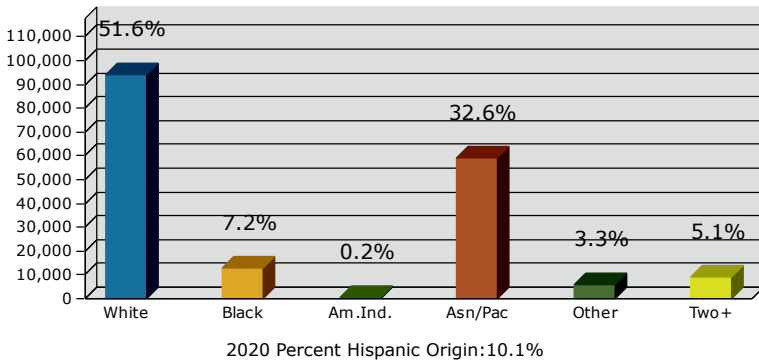

Avonlea
42530 Tall Cedars Pkwy, Chantilly, Virginia, 20152
Drive Time: 15 minute radius

Prepared by Esri
Latitude: 38.93070
Longitude: -77.52977

2020 Population by Race