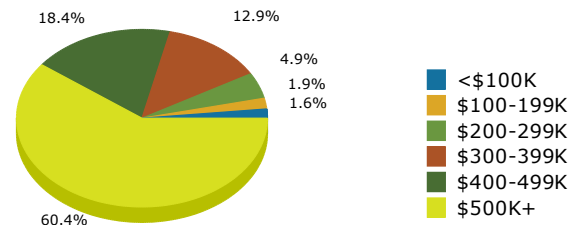

2020 Home Value