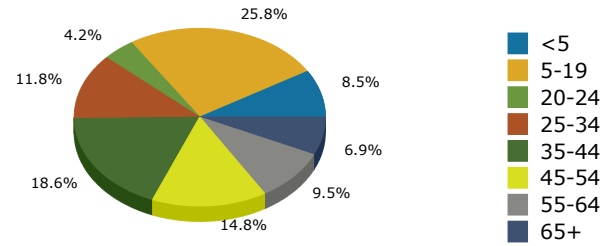

2020 Population by Age