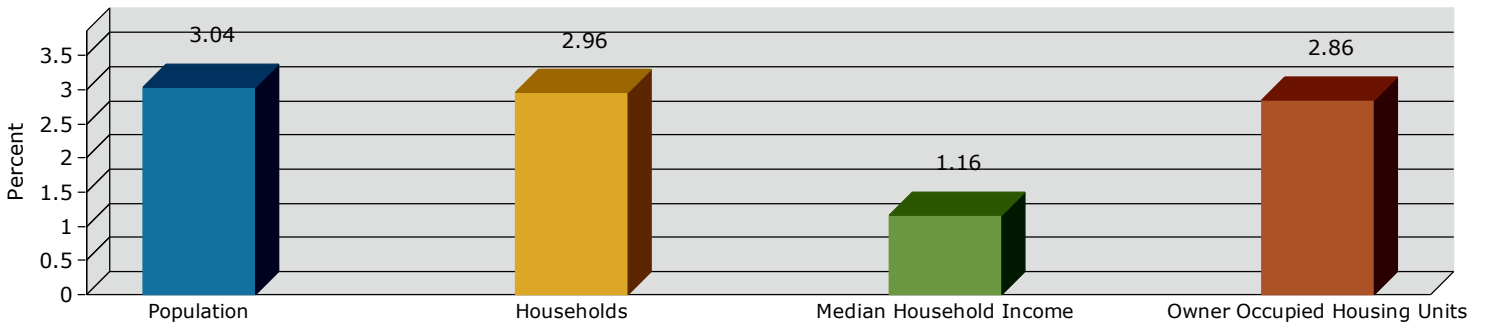

2020-2025 Annual Growth Rate