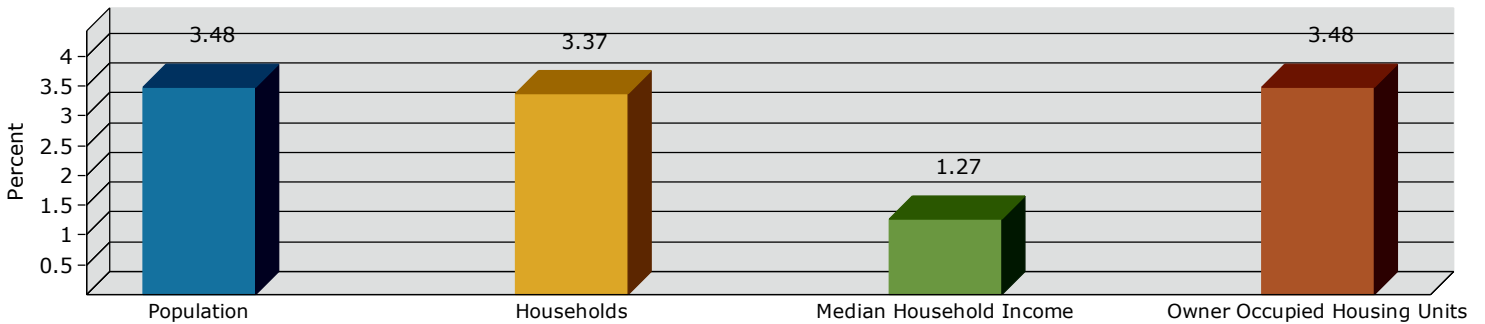

2020-2025 Annual Growth Rate