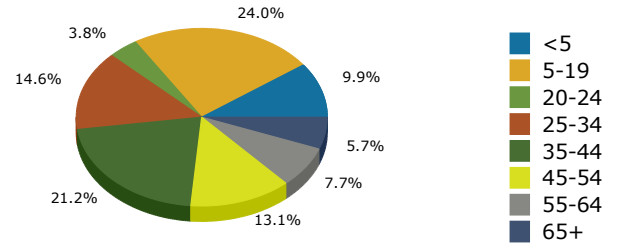

2020 Population by Age