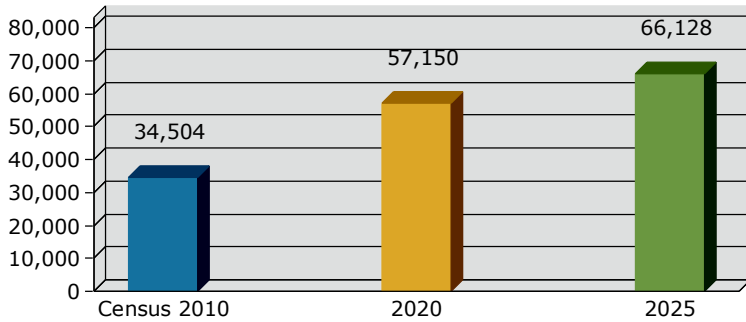

Prepared by Esri  
 Latitude: 38.93070  
 Longitude: -77.52977

2020 Population by Race

2020 Population by Age

Households

2020 Home Value

2020-2025 Annual Growth Rate

Household Income

Source: U.S. Census Bureau, Census 2010 Summary File 1. Esri forecasts for 2020 and 2025.

Avonlea  
 42530 Tall Cedars Pkwy, Chantilly, Virginia, 20152  
 Drive Time: 15 minute radius

Prepared by Esri  
 Latitude: 38.93070  
 Longitude: -77.52977

2020 Population by Race

2020 Population by Age

Households

2020 Home Value

2020-2025 Annual Growth Rate

Household Income

Source: U.S. Census Bureau, Census 2010 Summary File 1. Esri forecasts for 2020 and 2025.