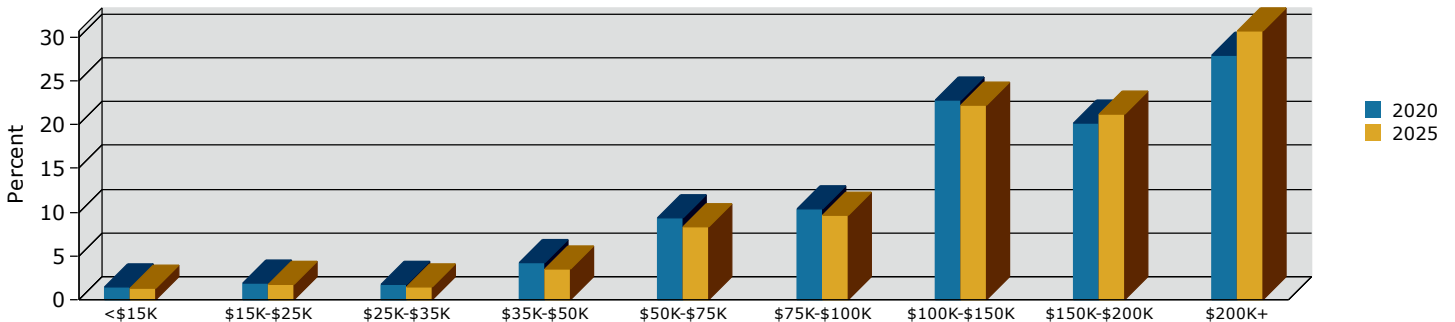

Household Income

Source: U.S. Census Bureau, Census 2010 Summary File 1. Esri forecasts for 2020 and 2025.