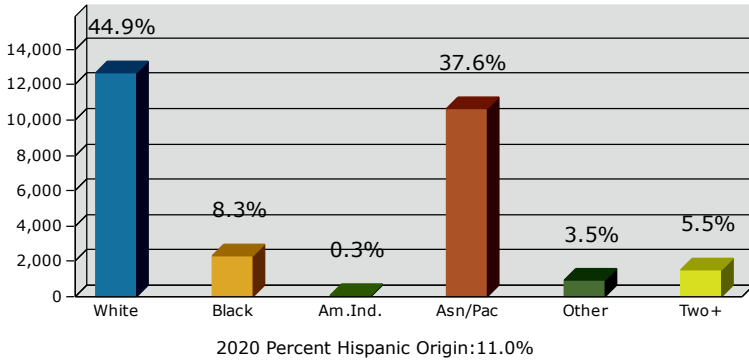

Avonlea
42530 Tall Cedars Pkwy, Chantilly, Virginia, 20152
Drive Time: 5 minute radius

Prepared by Esri
Latitude: 38.93070
Longitude: -77.52977

2020 Population by Race