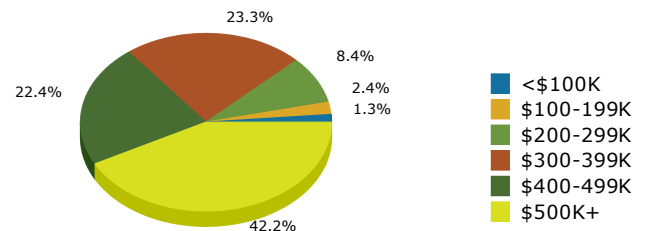

2020 Home Value