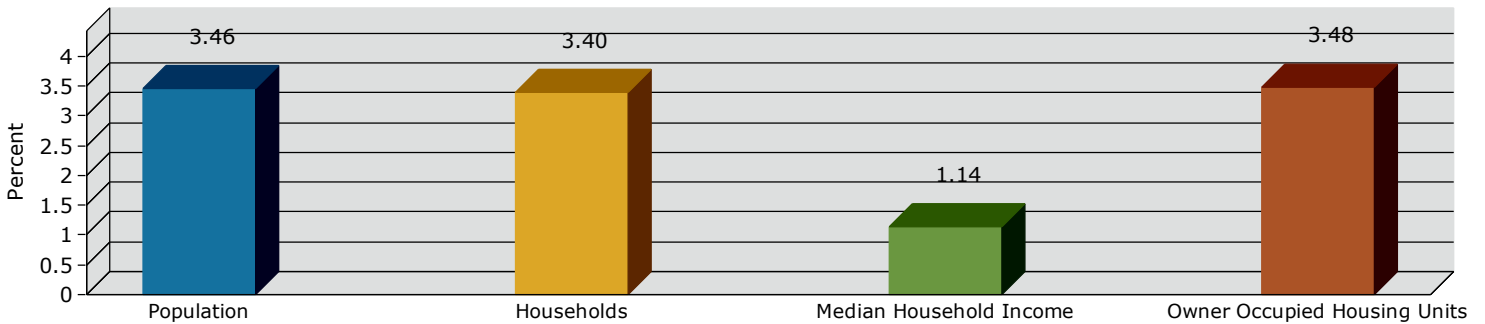

Prepared by Esri  
 Latitude: 38.93070  
 Longitude: -77.52977

2020 Population by Race

2020 Population by Age

Households

2020 Home Value

2020-2025 Annual Growth Rate

Household Income

Source: U.S. Census Bureau, Census 2010 Summary File 1. Esri forecasts for 2020 and 2025.