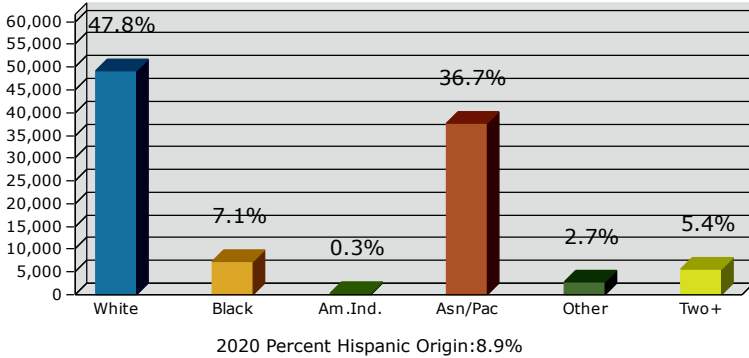

Prepared by Esri  
 Latitude: 38.93070  
 Longitude: -77.52977

2020 Population by Race

2020 Population by Age

Households

2020 Home Value

2020-2025 Annual Growth Rate

Household Income

Source: U.S. Census Bureau, Census 2010 Summary File 1. Esri forecasts for 2020 and 2025.