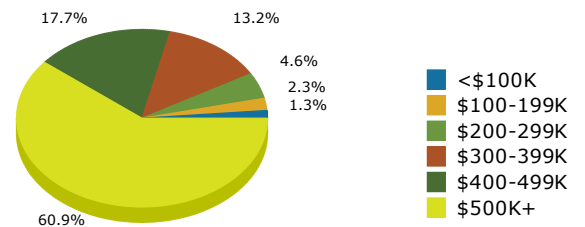

Prepared by Esri  
 Latitude: 38.93070  
 Longitude: -77.52977

2020 Population by Race

2020 Population by Age

Households

2020 Home Value

2020-2025 Annual Growth Rate

Household Income

Source: U.S. Census Bureau, Census 2010 Summary File 1. Esri forecasts for 2020 and 2025.