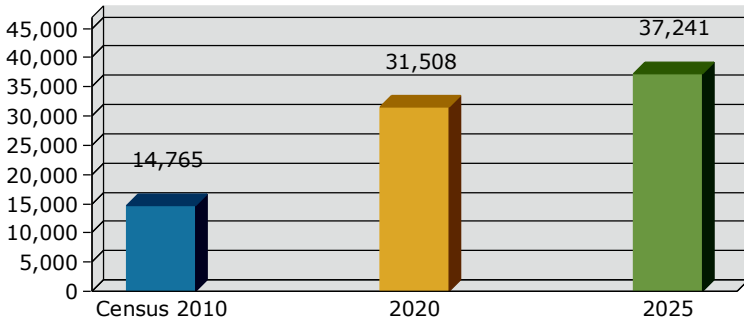

Prepared by Esri  
 Latitude: 38.93070  
 Longitude: -77.52977

2020 Population by Race

2020 Population by Age

Households

2020 Home Value

2020-2025 Annual Growth Rate

Household Income

Source: U.S. Census Bureau, Census 2010 Summary File 1. Esri forecasts for 2020 and 2025.