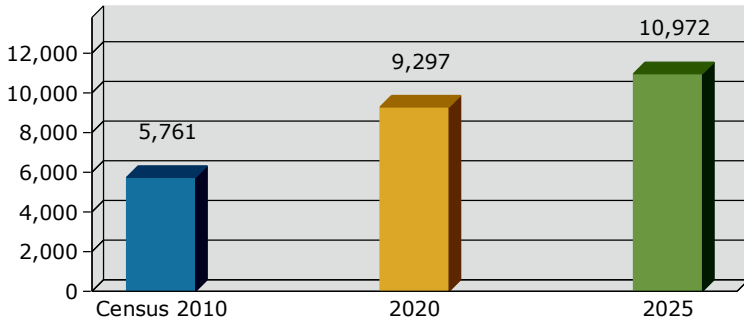

Avonlea  
 42530 Tall Cedars Pkwy, Chantilly, Virginia, 20152  
 Drive Time: 5 minute radius

Prepared by Esri  
 Latitude: 38.93070  
 Longitude: -77.52977

2020 Population by Race

2020 Population by Age

Households

2020 Home Value

2020-2025 Annual Growth Rate

Household Income

Source: U.S. Census Bureau, Census 2010 Summary File 1. Esri forecasts for 2020 and 2025.

Avonlea  
 42530 Tall Cedars Pkwy, Chantilly, Virginia, 20152  
 Drive Time: 10 minute radius

Prepared by Esri  
 Latitude: 38.93070  
 Longitude: -77.52977

2020 Population by Race

2020 Population by Age

Households

2020 Home Value

2020-2025 Annual Growth Rate

Household Income

Source: U.S. Census Bureau, Census 2010 Summary File 1. Esri forecasts for 2020 and 2025.