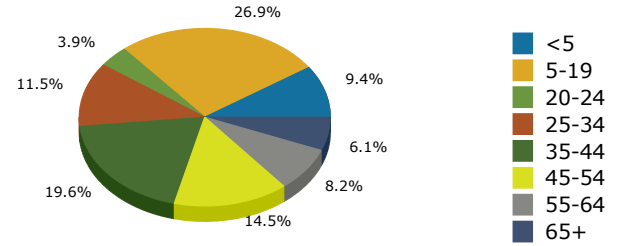

Prepared by Esri  
 Latitude: 38.93070  
 Longitude: -77.52977

2020 Population by Race

2020 Population by Age

Households

2020 Home Value

2020-2025 Annual Growth Rate

Household Income

Source: U.S. Census Bureau, Census 2010 Summary File 1. Esri forecasts for 2020 and 2025.