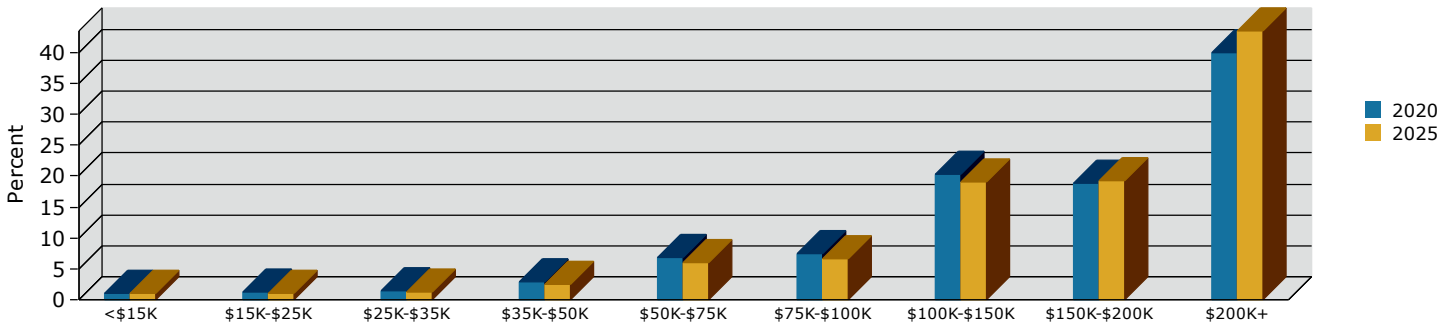

Prepared by Esri  
 Latitude: 38.93070  
 Longitude: -77.52977

2020 Population by Race

2020 Population by Age

Households

2020 Home Value

2020-2025 Annual Growth Rate

Household Income

Source: U.S. Census Bureau, Census 2010 Summary File 1. Esri forecasts for 2020 and 2025.